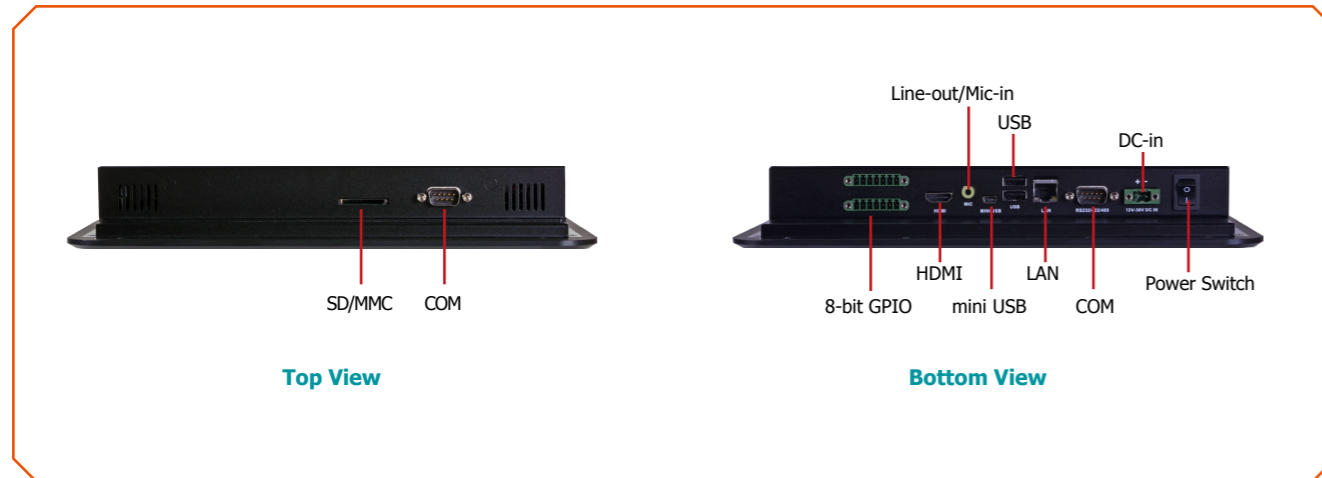

KS310-IMX6

Features

- 10.1" TFT Touch Screen Panel PC
- 1GB DDR3 onboard
- 8GB eMMC onboard
- 1 SD/MMC socket
- 1 HDMI, 2 USB 2.0, 1 mini USB, 1 LAN, 2 COM, 8-bit GPIO
- Wide voltage 12~36V DC-in

Panel

Dimensions

- 10.1" (1280x800) TFT touch screen LCD
- 300 NITS
- Projected capacitive touch screen
- 15000 MTBF LED backlight

STORAGE

- 1 SD/MMC socket
- Supports 4GB, 8GB (standard) and 16GB eMMC onboard

ONBOARD LAN FEATURES

- One Atheros AR8033 Ethernet PHY
- Supports 10Mbps, 100Mbps data transmission

AUDIO

- 2 built-in 2W speakers (left and right sides)

I/O PORTS

- Bottom
 - 1 DB-9 RS232/422/485 serial port
 - 1 HDMI port
 - 1 mini USB port (Type B)
 - 2 USB 2.0/1.1 ports (Type A)
 - 1 Line-out/Mic-in jack
 - 1 2-pole terminal block DC-in
 - 1 LAN port
 - 8-bit GPIO 7-pole terminal block (4-bit in/ 4-bit out)
 - 1 Power switch
- Side
 - 2 built-in 2W speakers (left and right sides)
- Top
 - 1 SD/MMC card socket
 - 1 DB-9 RS485 serial port

EXPANSION SLOTS

- 2 Mini PCIe slots
 - Supports PCIe and USB signals
 - Supports full size Mini PCIe card
 - One slot supports mSATA module
- 1 SIM card socket

POWER

- Power input voltage: 12~36V DC-in

FRONT PANEL PROTECTION