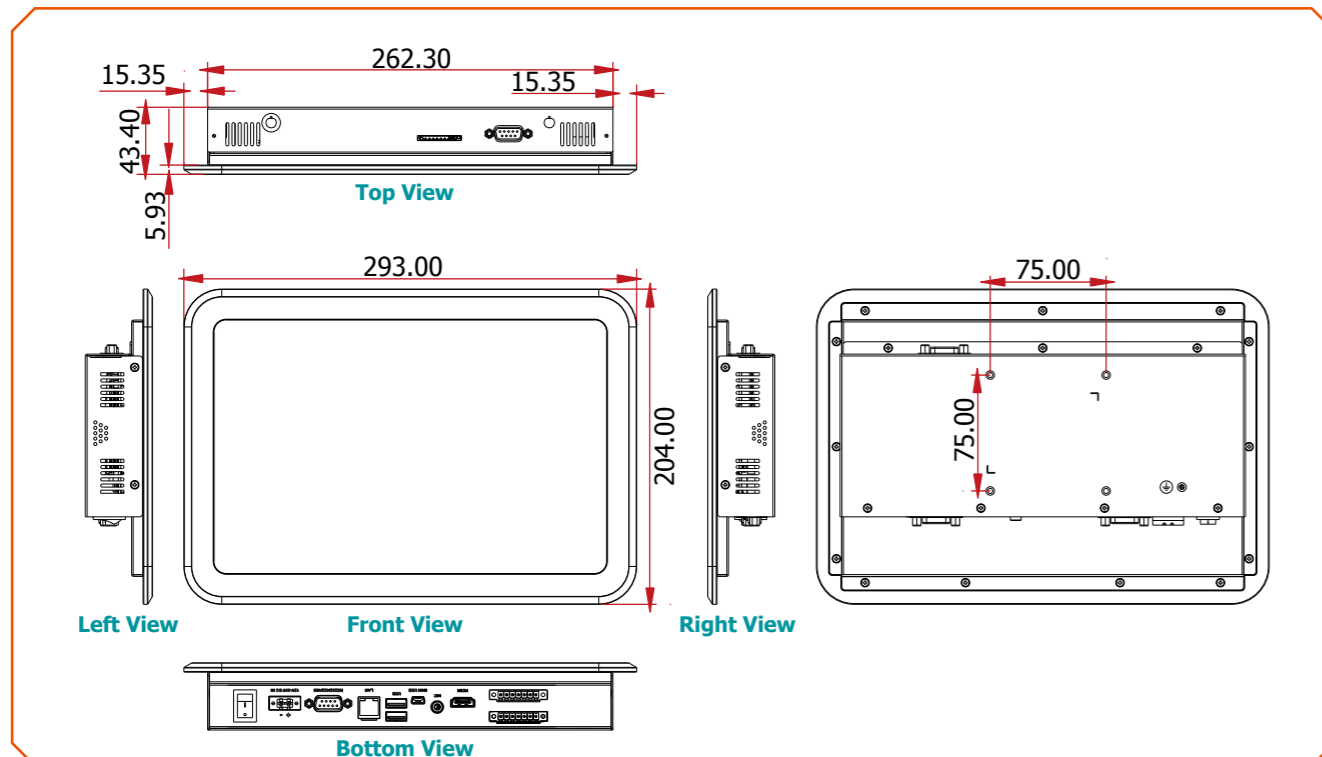

KS310-IMX6

Features

- 10.1" TFT Touch Screen Panel PC
- 1GB DDR3 onboard
- 8GB eMMC onboard
- 1 SD/MMC socket
- 1 HDMI, 2 USB 2.0, 1 mini USB, 1 LAN, 2 COM, 8-bit GPIO
- Wide voltage 12~36V DC-in

Panel

Dimensions

KS310-IMX6

Specifications

PROCESSOR

- Freescale i.MX 6 series processor
- i.MX6L: i.MX 6DualLite at 1.0GHz, two cortex-A9 core

SYSTEM MEMORY

- DDR3 onboard
- Onboard memory: 1GB (default)
- 2GB (option)

LCD and TOUCH SCREEN

- IP65 (Dust Tight; Water Proof protection)

CONSTRUCTION

- Aluminum front bezel
- Rear cover: sheet metal

MOUNTING

- Wall mount (VESA 75x75)
- Panel mount (Mounting clamp)

ENVIRONMENT

- Temperature
 - Operating: -20°C ~ 60°C
 - Storage: -30°C ~ 80°C
- Relative Humidity
 - 85% RH at 65°C

DIMENSIONS

- 293mm x 204mm x 43mm (W x H x D)

WEIGHT

- TBD

OS SUPPORT

- Android 4.0
- LTIB Linux 3.0.35